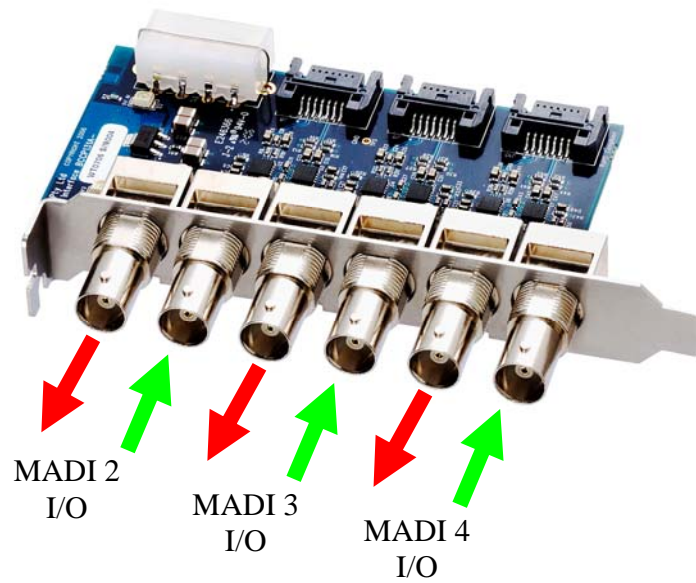

Fairlight CC-1 card MADI connectors

Which connector is what? (Outside PC)

Fairlight CC-1 card MADI connectors

Which connector is what? (INSIDE PC)